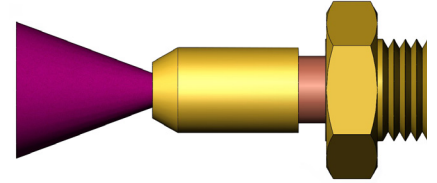

SPRAY NOZZLES

Spray Patterns

SC (Solid Cone):

- Great for spraying a wide variety of surfaces
- Great for thick grease and oil

FC (Fine Cone):

- Great for spraying oil or thick grease
- Great for applications where uniform coverage is critical

EM (External Mix):

- Works great for oil
- Not for use with grease
- Great for applications where a large surface area needs to be covered
- Atomizes the material being sprayed

SP1002 & SP1004 Series Nozzles

PART NUMBER	MATERIAL PORTS	AIR INLET PORT	AVAILABLE SPRAY PATTERNS XX=	X=LENGTH IN INCHES	MOUNTING STYLE	
SP1002-XX-X	1/8" tube compression	1/8" tube barb	SC, EM, FC	2"-24"	Bulkhead fitting	
SP1004-XX-X	1/4" tube compression	1/8" tube barb				

SP2000 Series Nozzles / Mounting Blocks

PART NUMBER	MATERIAL PORTS	AIR INLET PORT	X=LENGTH IN INCHES	
SP2000-SC-X	Plug in to SP2000B Series Block	Thru Block	2"-6"	
SP2000B-2 (mounting block)	1/8" NPT Female	1/8" NPT (includes flow control for 1/4" tubing)	NA	
SP2000B-4 (mounting block)	1/4" NPT Female	1/8" NPT (includes flow control for 1/4" tubing)		
GSS-050 (mounting block)	Mounts directly to two GSS dispensers to one spray outlet	10-32 Spray air port		
GSS-055 (mounting block)	Mounts directly onto GSS or GSSM	10-32 Spray air port		